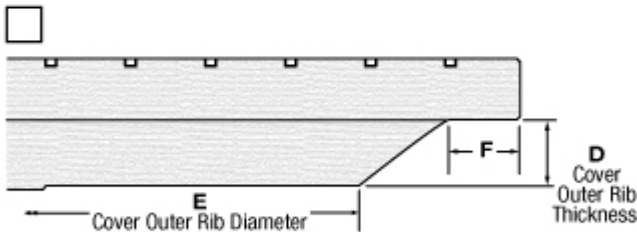

3875 California Rd.
Orchard Park, NY 14127
(ph) 888-888-9192

Frame Dimensions:

A Frame Upper Seat Dia.

B Frame Rough Opening Dia.

C Frame Flange Thickness

Cover Style (Check One)

Cover Dimensions:

D Cover Outer Rib Thickness