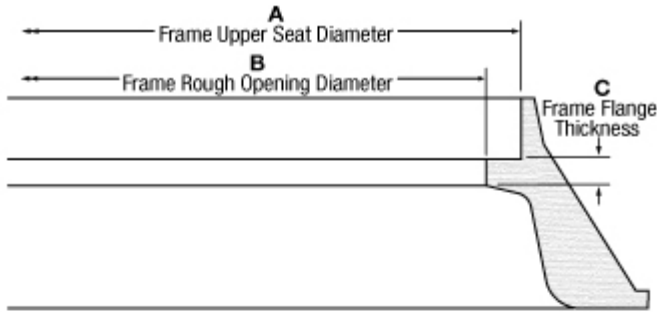

3875 California Rd.
Orchard Park, NY 14127
(ph) 888-888-9192

Frame Dimensions:

A Frame Upper Seat Dia.

B Frame Rough Opening Dia.

C Frame Flange Thickness

Cover Style (Check One)

Cover Dimensions:

D Cover Outer Rib Thickness