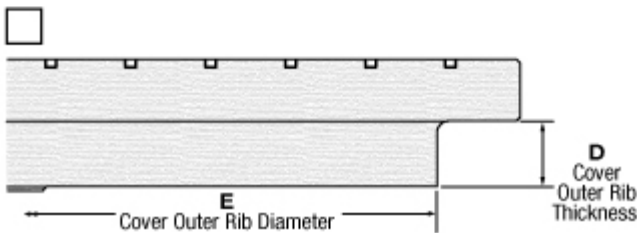

3875 California Rd.
Orchard Park, NY 14127
(ph) 888-888-9192

Frame Dimensions:

A Frame Upper Seat Dia.

B Frame Rough Opening Dia.

C Frame Flange Thickness

Cover Style (Check One)

Cover Dimensions:

D Cover Outer Rib Thickness